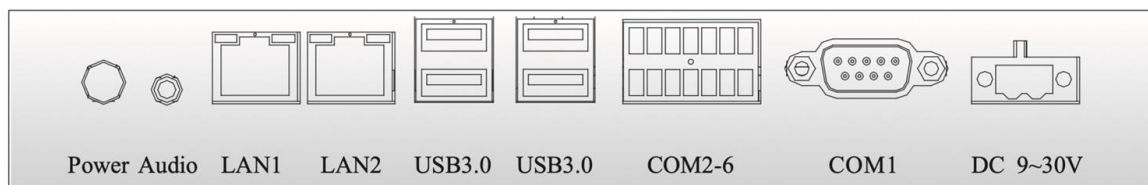

TPC-2101L

FEATURES

- ✓ 100% Flat Fronted Touch 10.1" Industrial Grade Capacitive Touch Screen Panel PC
- ✓ Optional CPU i5-4200U or i5-6200U
- ✓ Memory support Max. 16GB, Storage 32GB SSD (up to 128 GB)
- ✓ Fully Isolated Interfaces
- ✓ Support Wide Temperature, Wide Voltage

INTRODUCTION

The TPC-2101L is a 100% flat fronted touch 10.1" Industrial grade capacitive touch screen Panel PC, with Intel i5-4200U or i5-6200U CPU, it is a high performance PC which meet various demands of harsh industrial applications.

PICTURE

TPC-2101L

TECH SPECS

General	Display Size	10.1" TFT-Panel
	CPU	Intel® i5-4200U or i5-6200U
	Chipset	Haswell
	BIOS	SPI 64M
	Graphics	Intel® HD4000/5000/6000 Graphics
	Display Memory	Shared Memory with RAM
	RAM	Slot DDR3 (for i5-4200U) or DDR4 (for i5-6200U) Support MAX 16GB
	Storage	32GB SSD, up to 128 GB
	Network	2*LAN
	I/O Interface	4*USB3.0 Port, 1*Audio, 3*RS485, 1xRS232/ RS485 (9-pin), 2xRS232
	Mounting	Panel, VESA 75*75, 100*100
	Power Supply	9-30 V DC
	Power Interface	2pin Phoenix
	Operating System	WIN7 / 8 / 10, Linux
	Dimension (WxHxD)	276*196*55mm
Net Weight	2kgs	
Touch screen	Type	10 Points Capacitive
	Knocking Life	≥10 ⁸ times at the same location, writing rate is at 22times/s
	Stroke Life	≥35 million times
LCD	Size	10.1" TFT
	Resolution	1280*800
	Luminance	350cd/m ²
	LCD life	50,000 hours
	Backlight Life	30,000 hours
Environment	Operation Temperature	-20 - 70°C
	Storage Temperature	-30 - 80°C
	Relative Humidity	5%~90%@50°C
	Shock	peak acceleration 150m/s ²
	Vibration	Displacement amplitude of 10~57Hz is 0.075mm
		Peak acceleration of 57~150Hz is 9.8m/s ²
Impulse Width	10ms, half sinusoid	