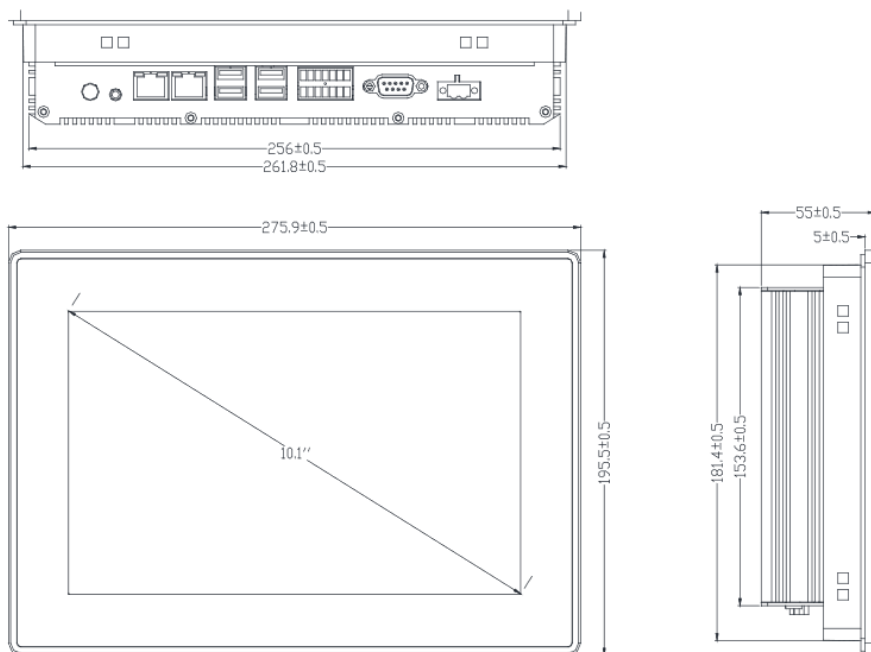

PICTURE

TPC-2101L

TECH SPECS

General	Display Size	10.1" TFT-Panel
	CPU	Intel® i5-4200U or i5-6200U
	Chipset	Haswell
	BIOS	SPI 64M
	Graphics	Intel® HD4000/5000/6000 Graphics
	Display Memory	Shared Memory with RAM
	RAM	Slot DDR3 (for i5-4200U) or DDR4 (for i5-6200U) Support MAX 16GB
	Storage	32GB SSD, up to 128 GB
	Network	2*LAN
	I/O Interface	4*USB3.0 Port, 1*Audio, 3*RS485, 1xRS232/ RS485 (9-pin), 2xRS232
	Mounting	Panel, VESA 75*75, 100*100
	Power Supply	9-30 V DC
	Power Interface	2pin Phoenix
	Operating System	WIN7 / 8 / 10, Linux
	Dimension (WxHxD)	276*196*55mm
Net Weight	2kgs	
Touch screen	Type	10 Points Capacitive
	Knocking Life	≥10 ⁸ times at the same location, writing rate is at 22times/s
	Stroke Life	≥35 million times
LCD	Size	10.1" TFT
	Resolution	1280*800
	Luminance	350cd/m ²
	LCD life	50,000 hours
	Backlight Life	30,000 hours
Environment	Operation Temperature	-20 - 70°C
	Storage Temperature	-30 - 80°C
	Relative Humidity	5%~90%@50°C
	Shock	peak acceleration 150m/s ²
	Vibration	Displacement amplitude of 10~57Hz is 0.075mm
		Peak acceleration of 57~150Hz is 9.8m/s ²
Impulse Width	10ms, half sinusoid	

TPC-2101L

DIMENSIONS & I/O LOCATION

PACKING LIST

Item	Quantity
TPC-2101L	1
Ground Wire	1
User Manual	1

ORDERING INFORMATION

Model	Description
TPC-2101L4	10.1" Industrial Panel PC, CPU i5-4200U
TPC-2101L6	10.1" Industrial Panel PC, CPU i5-6200U
SSD - 32G/ 64G/ 128G	32G SSD/ 64G SSD/ 128G SSD for TPC-2101L
PCS-2018	Power Supply and Power Cord for TPC-2101L