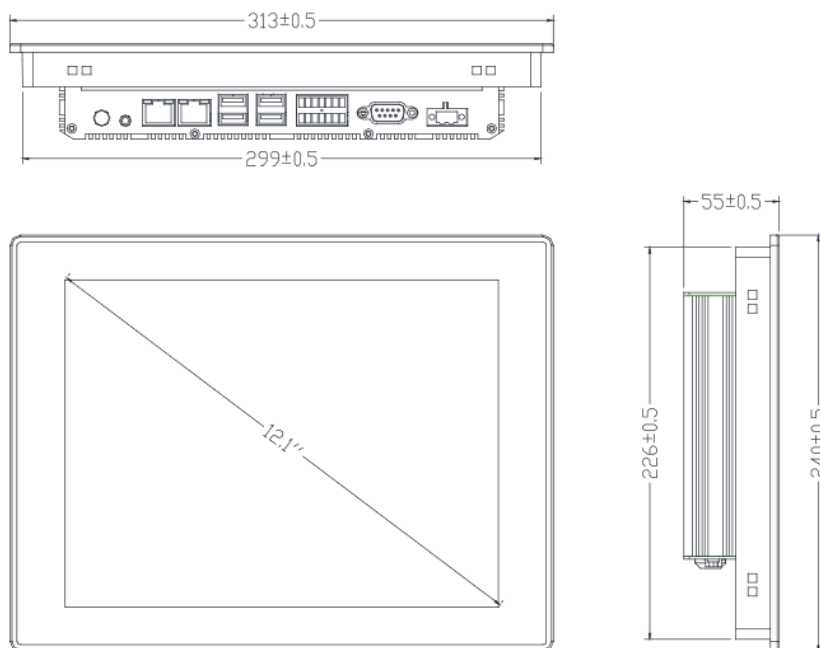

INTRODUCTION

The TPC-2120L is a 100% flat fronted touch 12" Industrial grade resistive touch screen Panel PC, with Intel i5-4200U or i5-6200U CPU, it is a high performance PC which meet various demands of harsh industrial applications.

PICTURE

TPC-2120L

TECH SPECS

General	Display Size	12" TFT-Panel	
	CPU	Intel® i5-4200U or i5-6200U CPU	
	Chipset	Haswell	
	BIOS	SPI 64M	
	Graphics	Intel® HD4000/5000/6000 Graphics	
	Display Memory	Shared Memory with RAM	
	RAM	Slot DDR3 (for i5-4200U) or DDR4 (for i5-6200U) Support MAX 16GB	
	Storage	32GB SSD, up to 128 GB	
	Network	2*LAN	
	I/O Interface	4*USB3.0 Port, 1*Audio, 3*RS485, 1xRS232/ RS485, 2xRS232	
	Mounting	Panel, VESA 75*75, 100*100	
	Power Supply	9-30 V DC	
	Power Interface	2pin Phoenix	
	Operating System	WIN7 / 8 / 10, Linux	
	Dimension (WxHxD)	313 x 240 x 55 mm	
Net Weight	3.5kgs		
Touch screen	Type	Resistive	
	Knocking Life	≥10 ⁶ times with a silicone rubber R8 finger, writing rate is by 250g	
	Stroke Life	≥10 ⁵ times	
LCD	Size	12" TFT	
	Resolution	1024*768	
	Luminance	350cd/m ²	
	LCD life	50,000 hours	
	Backlight Life	30,000 hours	
Environment	Operation Temperature	-20 - 70°C	
	Storage Temperature	-30 - 80°C	
	Relative Humidity	5%~90%@50°C	
	Shock	peak acceleration 150m/s ²	
	Vibration	Displacement amplitude of 10~57Hz is 0.075mm	
		Peak acceleration of 57~150Hz is 9.8m/s ²	
Impulse Width	10ms, half sinusoid		

TPC-2120L

DIMENSIONS & I/O LOCATION

PACKING LIST

Item	Quantity
TPC-2120L	1
Ground Wire	1
User Manual	1

ORDERING INFORMATION

Model	Description
TPC-2120L4	12" Industrial Panel PC, CPU i5-4200U
TPC-2120L6	12" Industrial Panel PC, CPU i5-6200U
SSD - 32G/ 64G/ 128G	32G SSD/ 64G SSD/ 128G SSD for TPC-2120L
PCS-2018	Power Supply and Power Cord for TPC-2120L