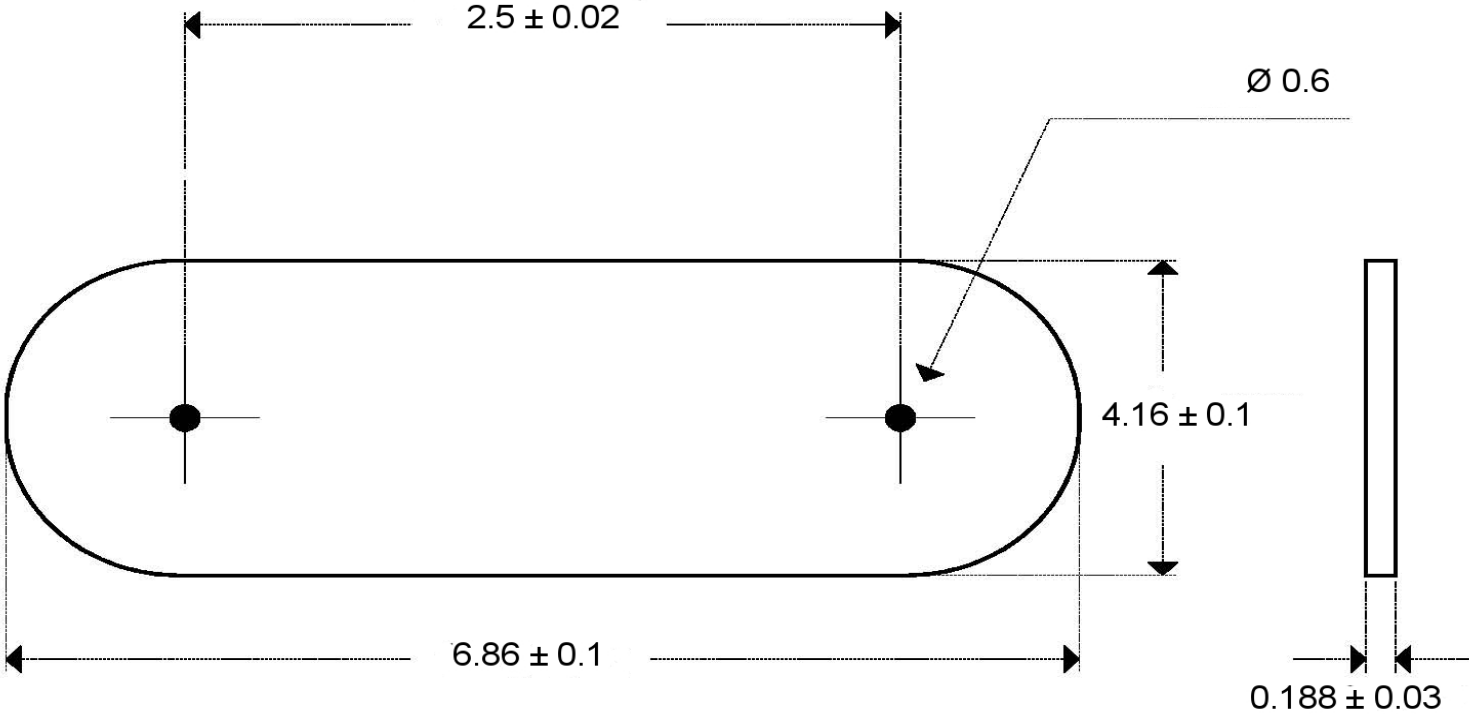

REVISIONS			
REV	DESCRIPTION	DATE	APPROVED

ECS P/N: 700-TFL-46

ECS INC. INTERNATIONAL
1105 S. Ridgeview
Olathe, KS 66062
(913) 782-7787

SIGNATURES	DATE
DRN BL	9/20/2011
CHK DK	9/20/2011
APP BS	9/20/2011

TITLE HC-46X Base Insulator	
SIZE A	REV -
DWG NO.700-TFL-46