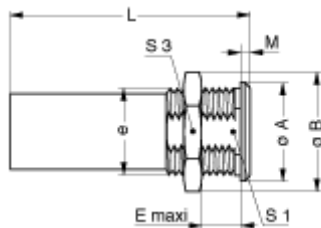

Drawings

Dimensions

	A	B	e	E	L	M	S1	S3
mm.	25	27.5	M20x1.00	32	53	4	18.5	24
in.	0.98	1.08		1.26	2.09	0.16	0.73	0.94

<https://www.lemo.com/int_en/solutions/originals/b-indoor-keyed/rak-3b-330-cll.html>

LEMO products and services are provided "as is". LEMO makes no warranties or representations with regard to LEMO product & services or use of them, express, implied or statutory, including for accuracy, completeness, or security. The user is fully responsible for his products and applications using LEMO components.