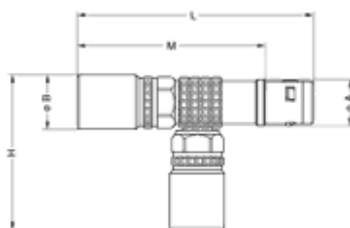

Form & Material

Shell style / Model id	FT - T-plug with receptacles (straight & elbow)
Housing material	Brass (chrome plated [SAE AMS 2460]) shell, collet nut and latch sleeve, nickel plated [SAE AMS QQ N 290] brass mid pieces
Locking system	Push-pull
Keying	G: 1 key (alpha=0, plug: male contacts, receptacle: female contacts)
Colour	Grey
Weight	115.14 g

Drawings

Dimensions

	L	M	A	B	H
mm.	77	60	16	19	48
in.	3.03	2.36	0.63	0.75	1.89

https://www.lemo.com/int_en/solutions/originals/k-outdoor-keyed/ftg-2k-308-clf.html

LEMO products and services are provided "as is". LEMO makes no warranties or representations with regard to LEMO product & services or use of them, express, implied or statutory, including for accuracy, completeness, or security. The user is fully responsible for his products and applications using LEMO components.