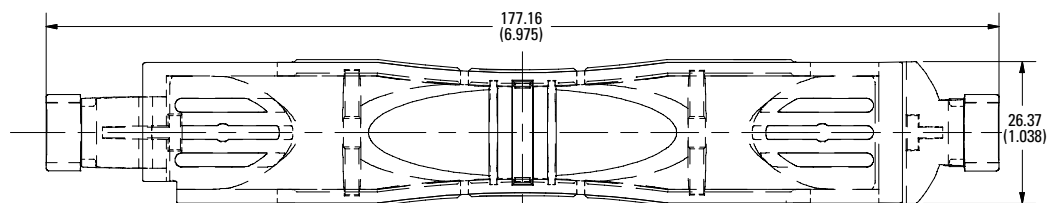

* Part number shown excludes reference to number of poles and terminal type
† Cover is not compatible with 70-100 A JLS series fuses

LF SERIES FUSE BLOCK COVERS

Dimensions in mm (inches)

Class H/R

250 V 30 A

250 V 60 A

250 V 100 A

600 V 30 A

600 V 60 A

600 V 100 A

Also available at Littelfuse.com/fuseblocks

LF SERIES FUSE BLOCK COVERS

Dimensions in mm (inches)