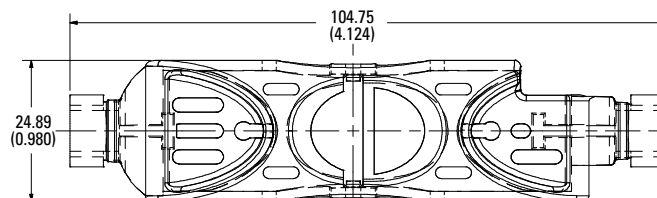

* Part number shown excludes reference to number of poles and terminal type
† Cover is not compatible with 70-100 A JLS series fuses

LF SERIES FUSE BLOCK COVERS

Dimensions in mm (inches)

Class H/R

250 V 30 A

250 V 60 A

250 V 100 A

600 V 30 A

600 V 60 A

600 V 100 A

Also available at Littelfuse.com/fuseblocks

LF SERIES FUSE BLOCK COVERS

Dimensions in mm (inches)

Class J

600 V 30 A

600 V 60 A

600 V 100 A

Dimensions in mm (inches)

Class T

300 V 30 A

300 V 60 A