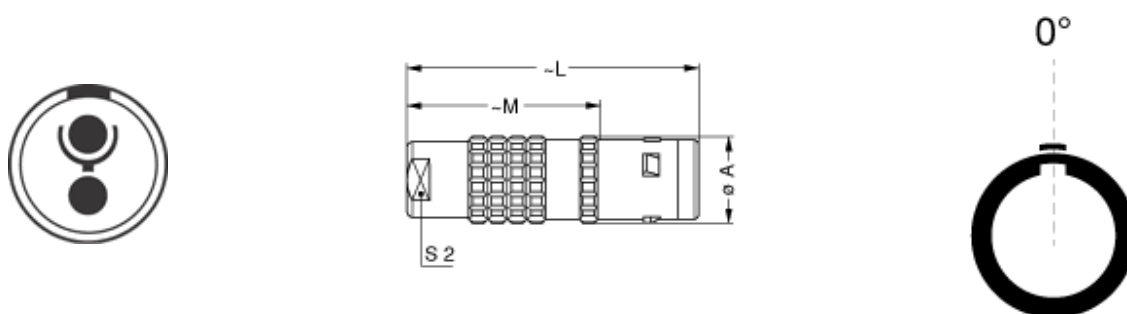

Environment

Technical domain	Audio Video, Energy and Industrial, Medical, Test and Measurement
Environmental sealing (IP rating)	IP68
Endurance	5000 mating cycles
Temperature range	-55°C / +200°C
Climatical Category	50/175/21
Humidity (max)	<=95% [at 60 deg C /140 F]
Shielding (min)	95 dB (10 MHz)
Shielding (min)	80 dB (1 GHz)
Shock Resistance	100 g [6 ms]
Vibration	15 g [10 Hz - 2000 Hz]
Salt Spray Corrosion	>1000 hr

Cable fixation

Cable termination protection	Standard back nut (no additional protection)
Fixation type	Cable collet
Jacket cable outside diameter [mm]	6.10 - 6.50 mm

Drawings

Dimensions

	A	L	M	S2
mm.	13	42	28	9
in.	0.51	1.65	1.1	0.35

<https://www.lemo.com/int_en/solutions/originals/k-outdoor-keyed/fgg-1k-302-cycc65.html>

LEMO products and services are provided "as is". LEMO makes no warranties or representations with regard to LEMO product & services or use of them, express, implied or statutory, including for accuracy, completeness, or security. The user is fully responsible for his products and applications using LEMO components.